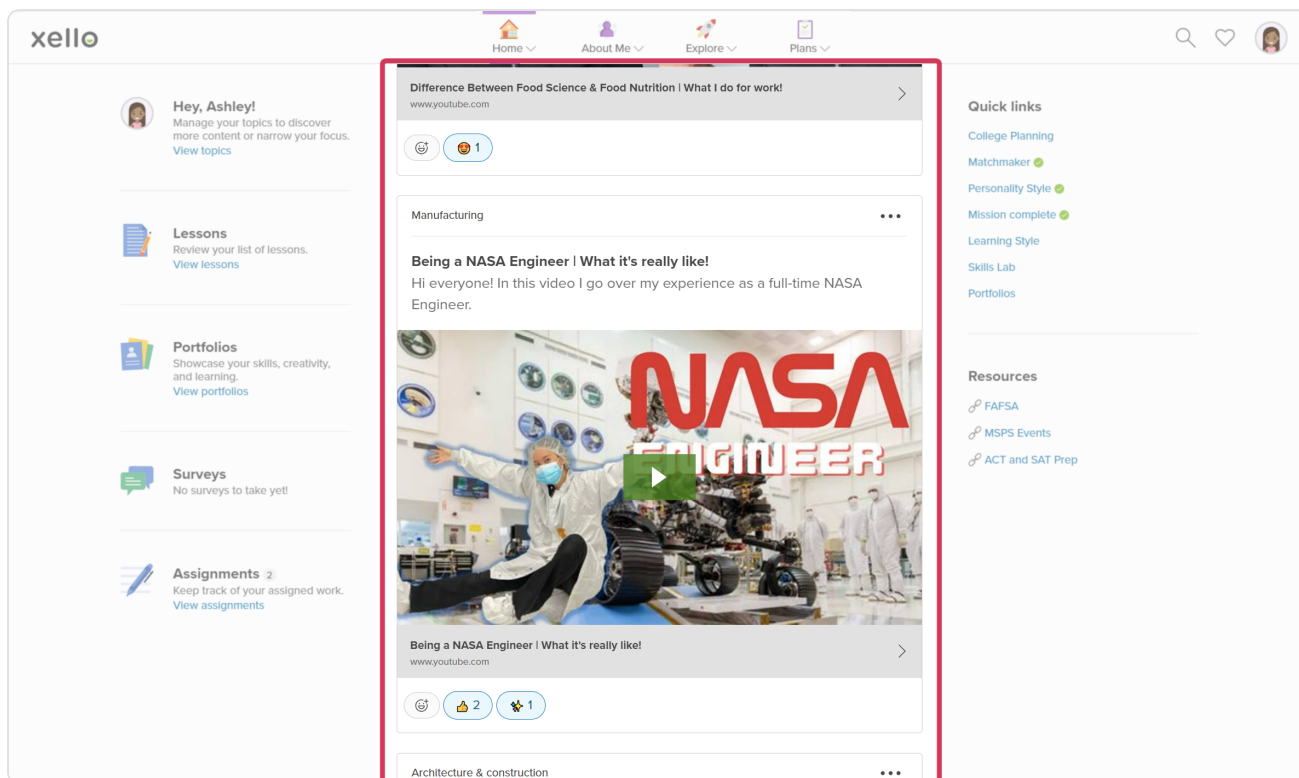

# Xello's dashboard feed

Xello has a new dashboard! You'll still find the same features like **Assessments, College Planning, Lessons, Assignments**, and more, but now with the addition of the feed.

## How the feed works

The feed is fully personalized to you. It's based on your saved careers, schools, majors, and the topics you're most interested in. So the more you interact with features in Xello, the more personalized the feed will be to you and your interests.

To change or narrow the focus of the feed, click **View topics** and select your favorite topics.

As you browse the feed, show your interest in the topics with a reaction.